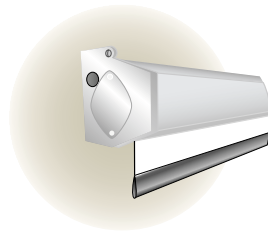

Targa 

Motor-in-roller screen.

Ideal for lecture and conference rooms, classrooms and churches.

TARGA—for value and reliability. DRAPER's motor-in-roller design allows viewing surface to be centered in its one-piece white steel case for a trim, balanced appearance. The motor is mounted on special vibration insulators, so operating noise is dramatically reduced.

Choice of a conventional viewing surface: matt white, glass beaded, HIGH CONTRAST GREY, optional PANAMAX, AT1200 or AT GREY.

System Options

- **Extra Drop**—Up to 12' overall height, either surface color or black. (Surface color is standard for AV format, black for other formats.)
- **Black Masking Borders**—Borders are optional for AV format screens and standard for all other format screens.
- **Projected Mounting Brackets**—Provide a 6" clearance.
- **Ceiling Opening Trim Kit**—For ceiling-recessed installation. (See below.)
- **Control Options**—Refer to page 6.